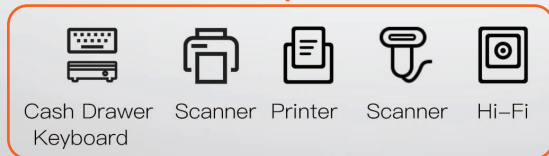

Optional Accessories

Specification

OS OS Android 10	CPU Quad-Core ARM RK 3288 1.8 GHz.	RAM 4 GB	Storage 32 GB
Speaker 2x Internal 1W	Display 1st 15.6" 1920x1080 IPS (Touch Screen) 2nd 11.6 1366x768 (LCD)	Power 24 VDC 3.75 A	Connection Built-in WiFi & Bluetooth
Interface 3x USB 2.0 , 3x USB 3.0 , 1x RJ11 , 2x DB9 LAN 10/100/1000			Work Temp 0°C ~ 50°C